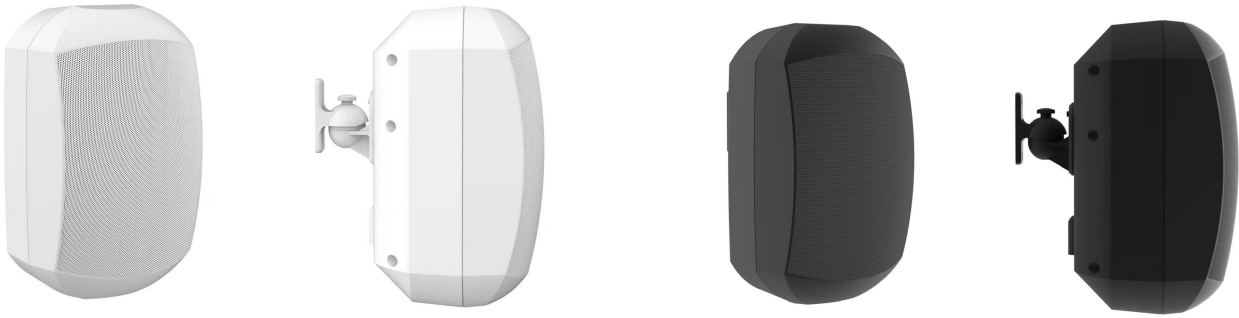

IP66 Waterproof Wall Mount Speaker SP-WS6560

Features

- Two-way waterproof wall-mounted speakers, humanized design, easy installation.
- HIFI-grade 6 inch 25-core waterproof woofer and 20-core silk dome tweeter.
- Solid and thick new HIPS material, more realistic bass.
- Paintable Housing, more delicate surface, black and white color available, suitable for multiple application.
- A rear selection knob, 8 ohms, 70V, 100V can be freely switched.
- 70V, 100V end with its own power selection switch, 5 levels of power supply selectable, compatible with different application.
- Waterproof design IP66 for full weather environment.
- Standard with mounting bracket and fixing screw package, supporting left and right large angle swing adjustment.
- Suitable for indoor and outdoor applications, such as theme parks, swimming pools, shopping malls, offices, fitness centres, conference rooms and other background music venues.

Specification

Model No.	SP-WS6560
Speaker Unit	6.5" woofer and 1" silk tweeter
RMS Power (@ 8ohm)	60W
70V Powers	30W / 15W / 7.5W / 3.75W
100V Powers	60W / 30W / 15W / 7.5W
Input Mode	70V / 100V / 8Ω
Sensitivity	94dB ± 3dB
Frequency Response	100-15KHz
Installation	Adjustable mounting bracket
Material	PP
Dimension	180*150*280mm(excluding bracket)
Weight	3.50KG
Finish	White or Black