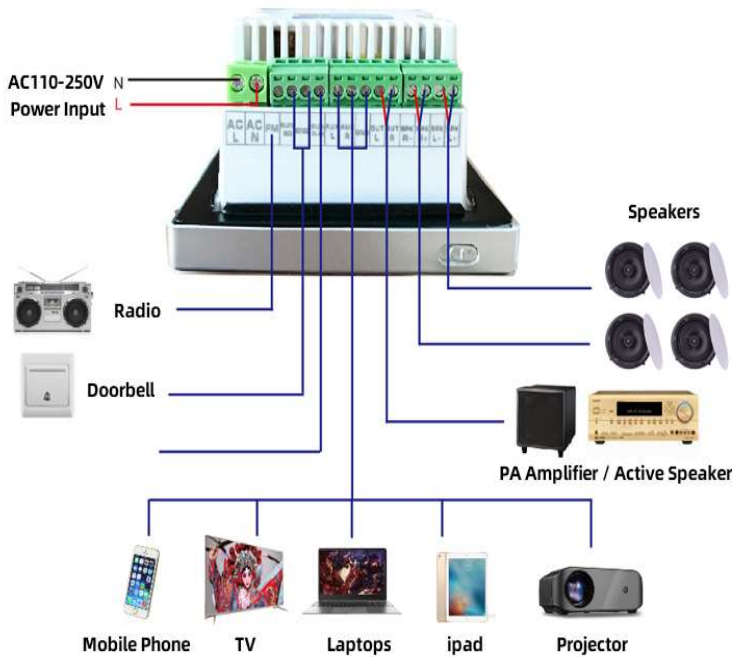

2. Power on to trigger music playback
3. Output sound size adjustment
4. Support timing setting time playback
5. Support Chinese and English language switching

Installation wiring diagram

PW215C

PW425C

Packaging: host + remote control + manual + bottom box + hanger + screws + USB adapter

single package:

Inner cardboard +
pearl cotton

Size:

155*120*80mm

Weight:

0.5KG

FCL packing:

Size:

Weight: