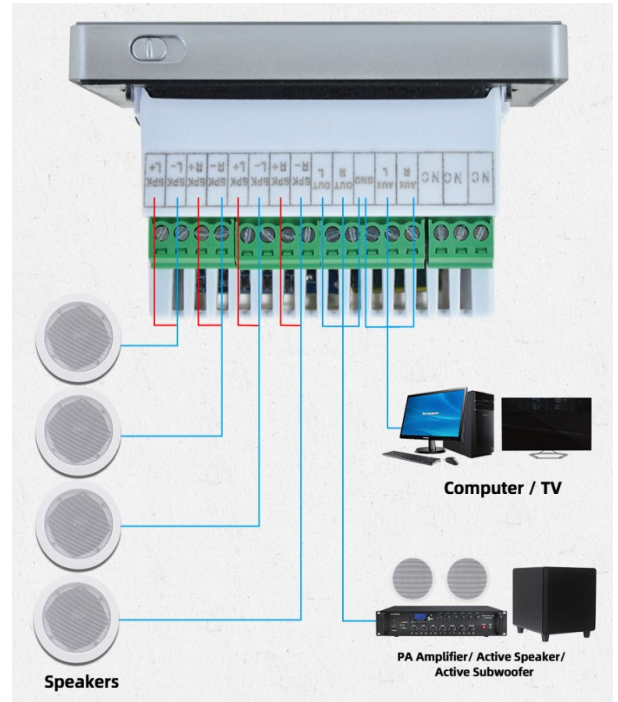

2. Power on to trigger music playback
3. Output sound size adjustment
4. Support timing setting time playback
5. Support Chinese and English language switching

Installation wiring diagram

PW215C

PW425C

Packaging: host + remote control + manual + bottom box + hanger + screws + USB adapter

single package:

Inner cardboard +
pearl cotton

Size:

155*120*80mm

Weight:

0.5KG

FCL packing:

Size:

Weight: