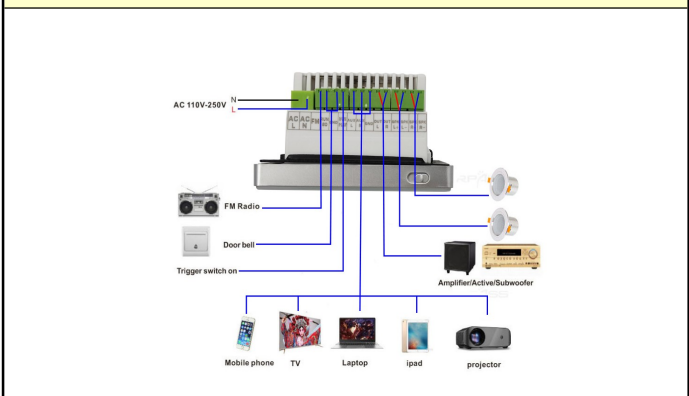

Smart home audio and video system

Product Specifications

System	Operation System	Other (Bluetooth)
	Intelligent	None
Screen	Main screen size	2.8 inch
	Resolution	None
	Material	TFT
	Touch	Button touch
Storage	Body memory	None
	TF card memory	32GB
Network	Wired network port	Not support
	WIFI	Not support
Amplifier	Output Power	2*15W
	Output impedance	4-8Ω
	THD	0.03% (1W.1KHZ)
	Frequency response	20Hz-20KHz
	S/N	98db
	Partition	Not support
Bluetooth	Version	4.0
485function		None
Audio format		MP3, WAV, WMA, FLAC, APE, DTS, AAC, AC3, OGG and other audio formats
Photo		Not support
Trigger alarm		Support
Audio input		AUX, One set
Audio output		OUT, One set
IRcontrol		Support

Product Size

Length	86MM	Width	86MM	Height	10MM
Weight	0.38KG	Installation size	86*86*57MM	Color	black/white/gold

Function Description

- 1.2.5D craft glass with plastic sandblasting frame
- 2.Turn on the phone and play the specified music.
- 3.Support power-on to automatically play songs
- 4.Power-off memory function: remember the state played before the last shutdown
- 5.Support trigger doorbell function
6. Support linkage trigger to play music
- 7.Support linkage trigger shutdown

Installation wiring diagram

Packaging: remote control + manual + warranty card + junction box + hanger + screws

Standard accessories

Color box	1 white remote control	1 wire box + 1 mounting bracket + 1 pack of screws