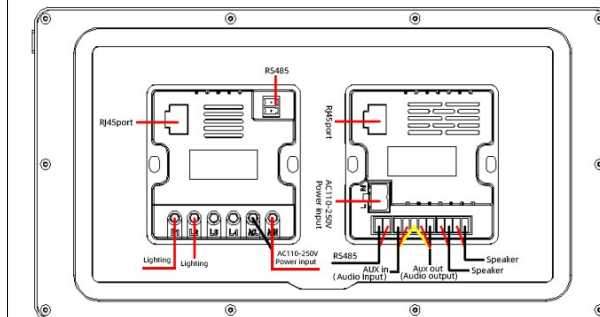

4.Description of other functions

1. Bluetooth playback, this wall amplifier panel can control the Bluetooth playback device to switch music.
2. Timed playing music, timed turn on function, timed playback of specified music
3. Support RS485 to control smart home, and external equipment to control this wall amplifier panel through RS485.
4. Bidirectional 485, support 485 protocol control
5. Music Source: Local music, TF Card, USB disk, Bluetooth
6. SDK open for interfacing with smart homes
7. With adjustable knob for lighting, volume control

5、Installation wiring diagram

Main engine wiring diagram

6.

accessory	
1 User Maunal	Wire box+holder+Screw
Packing	
Single package:	Color box
Master package:	10 sets/CTN
Szie:	370*270*80mm
Size:	510*470*450mm
Weight:	2KG
Weight:	18.2KG