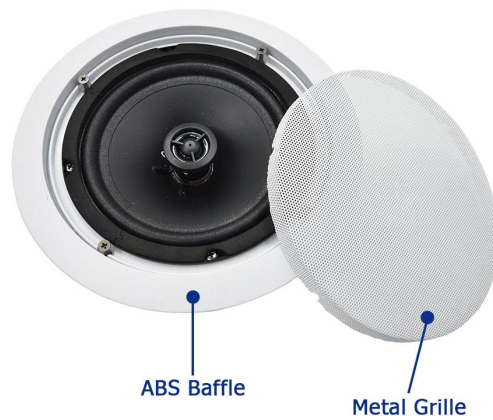

**SP-CE630**  
**Ceiling Speaker**

**Features:**

- Power: 7.5W/15W/30W;
- Speaker driver: 6"\*1+1"\*1;
- Input: 70V-100V;
- Frequency response: 90Hz-20KHz;
- Sensitivity: 90±3 dB;
- Installation: Ceiling;
- Material: ABS;
- Ceiling opening: Φ200mm;
- Decorative cover size: Φ230\*90mm;
- Weight: 1.6kg;

**Specifications:**

<b>Model Number</b>	<b>CE630</b>
<b>Speaker</b>	<b>6"*1+1"*1</b>
<b>Power</b>	<b>7.5W/15W/30W</b>
<b>Type</b>	<b>Ceiling Speaker</b>
<b>Input</b>	<b>70V-100V</b>
<b>Frequency response</b>	<b>90Hz-20KHz</b>
<b>Sensitivity</b>	<b>90±3 dB</b>
<b>Installation</b>	<b>Ceiling</b>
<b>Brand</b>	<b>SURPASS</b>
<b>Decorative cover size</b>	<b>d230*90mm</b>
<b>Weight</b>	<b>1.6kg</b>