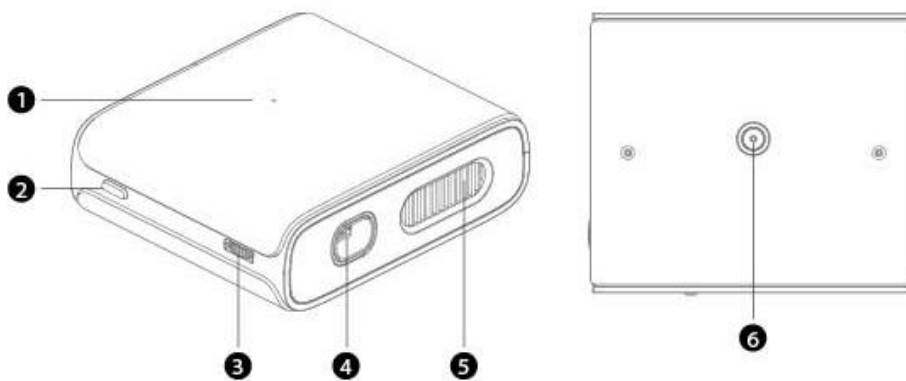

**Modern Portable DLP Smart 1080P Wifi Digital Projector
SP-PJ603**

Specification:

Model	SP-PJ603
Product Type	Modern Portable DLP Smart 1080P Wifi Digital Projector
Projection system	0.2"DMD
Throw ratio	1.2:1 (manual focus)
Life time of Bulb	20,000 hours (standard mode)
Native Resolution	854x480, support 720P/1080P
Brightness	1000 lumens(20 ANSI lumens)
Contrast Ratio	1000:1
Projection Size	20-120 inch
Keystone	±40 degree physical correction
Interface Input	HDMI / USB / AUDIO OUT
Battery(optional)	5,200mAh
3D	Support 3D
Working Voltage	AC 100~240V/50-60Hz
Adapter	DC5V/3A
Consumption	15W
Machine Size	11.2x9.6x3.6cm
N.W / G.W. Per Price	387g
Packing Details	12 middle boxes / master carton
Place of Origin	Guangzhou, China

Android System(Optional):

CPU	RK3128
GPU	Mali-400MP2
RAM	1GB DDR3
ROM	8GB EMMC
Android version	Android 7.1
Bluetooth	Bluetooth 4.0
Wi-Fi	802.11ac Wi-Fi, 2.4G/5G
Smart Phone Pusher	E-share

- 1. Charge LED light(charging: blue light)
- 2. Power on / off button
- 3. Focus ring
- 4. Projector lens
- 5. Ventilation slots
- 6. Stand hole (M6)

- 1. Speaker
- 2. IR remote sensor
- 3. 3.5mm audio output interface
- 4. HDMI port
- 5. USB port
- 6. Master switch
- 7. Micro USB charging port
- 8. Ventilation slots